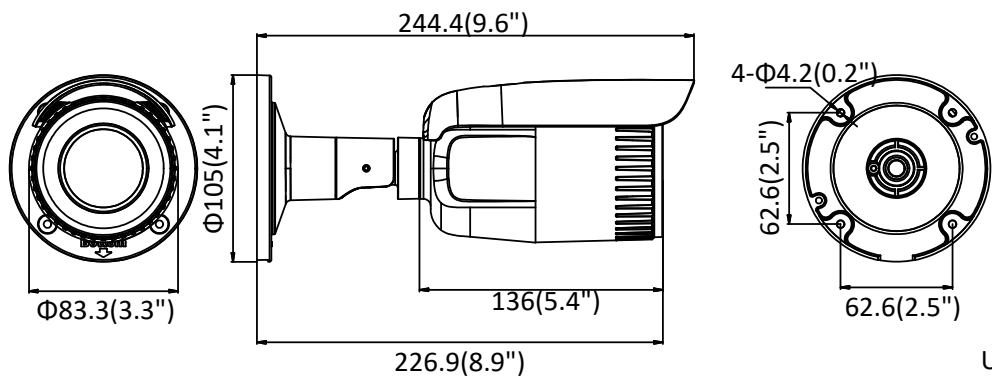

Day/Night Switch	Auto, scheduled
<b>Network</b>	
Network Storage	Support Micro SD/SDHC/SDXC card (128G ), local storage and NAS (NFS,SMB/CIFS), ANR
Alarm Trigger	Motion detection, Intrusion Detecting, line crossing, video tampering alarm, network disconnected, IP address conflicted, illegal login
Protocols	TCP/IP, ICMP, HTTP, HTTPS, FTP, DHCP, DNS, DDNS, RTP, RTSP, RTCP, NTP, UPnP™, SMTP, IGMP, 802.1X, QoS, IPv6, UDP, Bonjour
General Function	One-key reset, anti-flicker, heartbeat, mirror, password protection, privacy mask, watermark
Firmware Version	5.5.2
API	ONVIF (PROFILE S, PROFILE G), ISAPI
Simultaneous Live View	Up to 6 channels
User/Host	Up to 32 users 3 levels: Administrator, Operator and User
Client	iVMS-4200, iVMS-4500, iVMS-5200
Web Browser	IE8+, Chrome 31.0-44, Firefox 30.0-51, Safari 8.0+
<b>Interface</b>	
Communication Interface	1 RJ45 10M/100M self-adaptive Ethernet port
Audio	1 input (line in/mic in), 1 output (line out), mono
Alarm	1-ch input, 1-ch output (up to 12 VDC 1A or 10 VAC 500 mA)
Reset Button	Yes
<b>Audio</b>	
Environment Noise Filtering	Support
Audio Sampling Rate	8 kHz/16 kHz/32 kHz/44.1 kHz/48 kHz
<b>General</b>	
Operating Conditions	-30 °C to 60 °C (-22 °F to 140 °F), humidity: 95% or less (non-condensing)
Power Supply	12 VDC ± 20%, 5.5 mm coaxial power plug PoE (802.3af, class 3)
Power Consumption and Current	12 VDC, 0.9 A, max. 11 W; PoE: (802.3af, 36 V to 57 V), 0.4 A to 0.2 A, max. 12.9 W
Protection Level	IP67,IK10 TVS 2000V lightning protection, surge protection and voltage transient protection
Material	Metal
Dimensions	Φ 105 mm × 244.4 mm (Φ 4.1" × 9.6")
Weight	Camera: approx. 1015 g (2.2 lb.) With package: approx. 1540 g (3.4 lb.)

## Available Models

DS-2CD1623G0-IZS/UK (2.5 mm to 13.5 mm)

**Dimension**

Unit: mm

**Accessory**

DS-1260ZJ