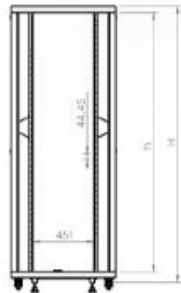

# SERVER RACK

800x1000

19" 800x1000mm Server Kabinet Genişlik : Width : 800 mm / Derinlik : Depth : 1000 mm

Order No	U	h	H	KG
FORM SC-36U80100	36	1603	1831	105
FORM SC-42U80100	42	1870	2098	120

FORMRACK.

SERVER RACK