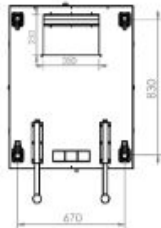

# SERVER RACK

800x1000

19" 800x1000mm Server Kabinet Genişlik : Width : 800 mm / Derinlik : Depth : 1000 mm

Order No	U	h	H	KG
FORM SC-36U80100	36	1603	1831	105
FORM SC-42U80100	42	1870	2098	120

FORMRACK.

SERVER RACK